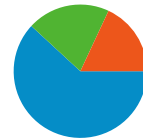

All traffic sources sent a total of 881 visits

-  **61.86%** Direct Traffic
-  **20.09%** Referring Sites
-  **18.05%** Search Engines

- **Direct Traffic**
545.00 (61.86%)
- **Referring Sites**
177.00 (20.09%)
- **Search Engines**
159.00 (18.05%)

Top Traffic Sources

Sources	Visits	% visits
(direct) ((none))	545	61.86%
google (organic)	108	12.26%
ncloggers.com (referral)	53	6.02%
yahoo (organic)	35	3.97%
sentrylogin.com (referral)	18	2.04%

Keywords	Visits	% visits
www.ncloggers.com	25	15.72%
nc loggers	16	10.06%
nc loggers association	8	5.03%
loggers nc	6	3.77%
ncloggers	5	3.14%